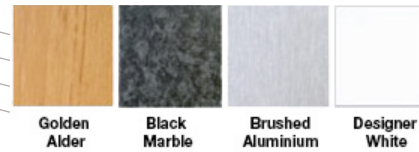

Saturn Stand Kit

with Counters in RollOne Cases

Valise transformée en comptoir

- 1 C34 Classic Frame
- 2 P31PLus Frames
- 3 Magnetic Struts
- 4 Plus to Classic Connector Bar
- 2 RollOne Case with Premium Counter Top
- 1 Additional RollOne Case
- Option choix de couleur du comptoir

Golden Alder

Black Marble

Brushed Aluminium

Designer White

EXCELLENT RAPPORT
QUALITÉ-PRIX

KIT en 3 valises

DIMENSIONS
2.4 x 1.2 m (Hxl)

POIDS
45KG